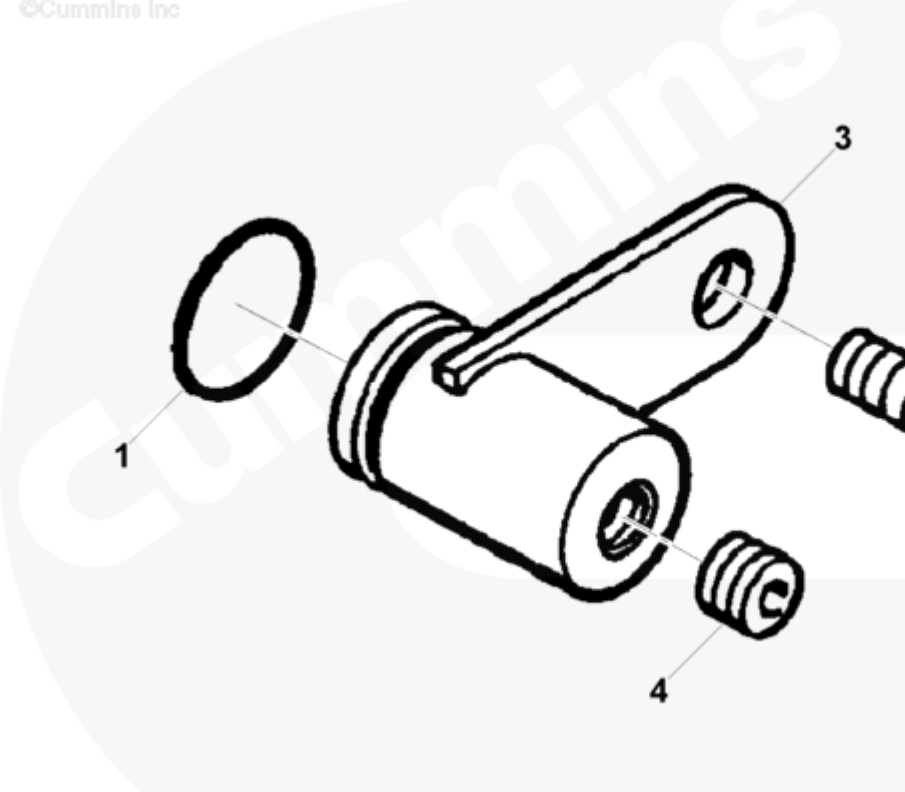

Parts Catalog - Option Detail

Electronic Parts Catalog - Option Detail				
Option	Group	Graphic	Film Card	Date
PP8363	12.01.1	fe200gb	II	30-AUG-02
Engines	ISM CM570, ISM CM570/870, ISM CM875, ISM CM876, ISM CM876 E, ISM11 CM876 M103, ISM11 CM876 SN, M11 CELECT, M11 CELECT PLUS, M11 MECHANICAL, QSM11 CM570, QSM11 CM876			

©Cummins Inc

fe200gb

[SMALL](#) | [MEDIUM](#) | [LARGE](#)

Cart	Ref No	Part Number	Part Description	Required	Remarks
<input type="button" value="View My Cart"/>					
		PP8363	Air Intake Connection		
					Air Intake Connection
<input type="checkbox"/>	1	3819871	O-Ring Seal	1	
<input type="checkbox"/>	2	3036230	Hexagon Head Cap Screw	1	M10 x 1.50 x 20
<input type="checkbox"/>	3	3600825	Air Intake Connection	1	
<input type="checkbox"/>	4	3008465	Pipe Plug	1	1/8 NPT